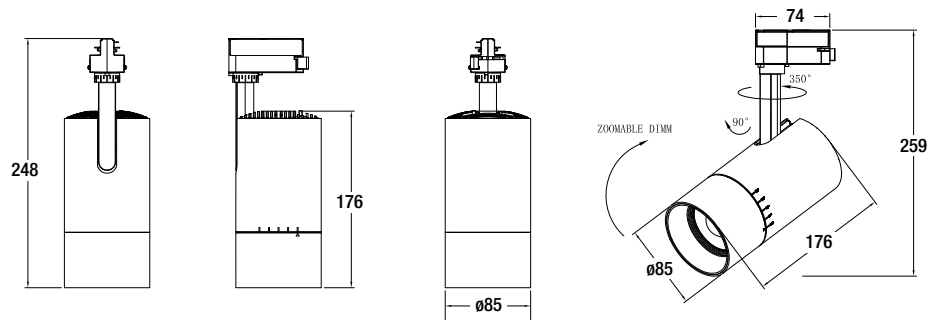

Physical Information

35W Static Models

45W Static Models

63171 and 63167

63168 and 63172

Dimensions in mm

Accessories

Item Number	Ordering Abbreviation	Item Description	Finish	SKU Qty	CS Qty
63175	TRACK1ARAIL2FTWH	3 Line Single Phase 2ft Rail	White	1	12
63176	TRACK1ARAIL4FTWH	3 Line Single Phase 4ft Rail	White	1	12
63177	TRACK1APWRCAPWH	Power Supply Cap	White	1	150
63178	TRACK1AENDCAPWH	End Cap	White	1	1000
63179	TRACK1ACONNECTOR-IWH	I-Connector	White	1	400
63180	TRACK1ACONNECTORSTRWH	Straight Connector	White	1	228
63181	TRACK1ACONNECTOR-LWH	L-Connector	White	1	160
63182	TRACK1ACONNECTOR-TWH	T-Connector	White	1	108
63183	TRACK1ACONNECTOR-XWH	X-Connector	White	1	60
63184	TRACK1ARAIL2FTBL	3 Line Single Phase 2ft Rail	White	1	12
63185	TRACK1ARAIL4FTBL	3 Line Single Phase 4ft Rail	Black	1	12
63186	TRACK1APWRCAPBL	Power Supply Cap	Black	1	150
63187	TRACK1AENDCAPBL	End Cap	Black	1	1000
63188	TRACK1ACONNECTOR-IBL	I-Connector	Black	1	400
63189	TRACK1ACONNECTOR-STRBL	Straight Connector	Black	1	228
63190	TRACK1ACONNECTOR-LBL	L-Connector	Black	1	160
63191	TRACK1ACONNECTOR-TBL	T-Connector	Black	1	108
63192	TRACK1ACONNECTOR-XBL	X-Connector	Black	1	60