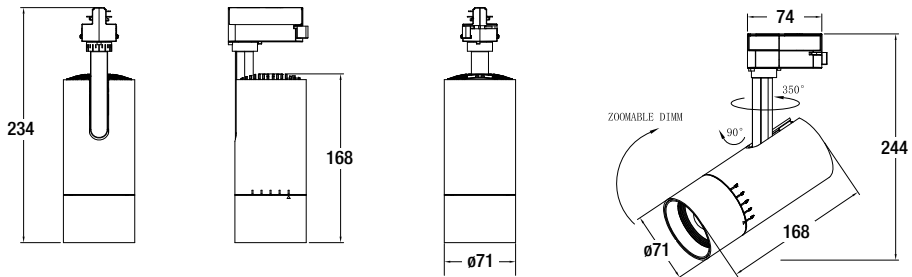

Physical Information

35W Static Models

45W Static Models

63171 and 63167

63168 and 63172

Dimensions in mm

Accessories

Item Number	Ordering Abbreviation	Item Description	Finish	SKU Qty	CS Qty
63175	TRACK1ARAIL2FTWH	3 Line Single Phase 2ft Rail	White	1	12
63176	TRACK1ARAIL4FTWH	3 Line Single Phase 4ft Rail	White	1	12
63177	TRACK1APWRCAPWH	Power Supply Cap	White	1	150
63178	TRACK1AENDCAPWH	End Cap	White	1	1000
63179	TRACK1ACONNECTOR-IWH	I-Connector	White	1	400
63180	TRACK1ACONNECTORSTRWH	Straight Connector	White	1	228
63181	TRACK1ACONNECTOR-LWH	L-Connector	White	1	160
63182	TRACK1ACONNECTOR-TWH	T-Connector	White	1	108
63183	TRACK1ACONNECTOR-XWH	X-Connector	White	1	60
63184	TRACK1ARAIL2FTBL	3 Line Single Phase 2ft Rail	White	1	12
63185	TRACK1ARAIL4FTBL	3 Line Single Phase 4ft Rail	Black	1	12
63186	TRACK1APWRCAPBL	Power Supply Cap	Black	1	150
63187	TRACK1AENDCAPBL	End Cap	Black	1	1000
63188	TRACK1ACONNECTOR-IBL	I-Connector	Black	1	400
63189	TRACK1ACONNECTOR-STRBL	Straight Connector	Black	1	228
63190	TRACK1ACONNECTOR-LBL	L-Connector	Black	1	160
63191	TRACK1ACONNECTOR-TBL	T-Connector	Black	1	108
63192	TRACK1ACONNECTOR-XBL	X-Connector	Black	1	60