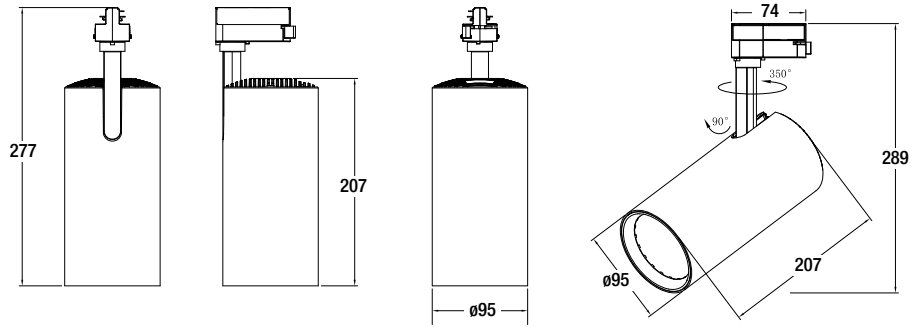

Physical Information

35W Static Models

45W Static Models

63171 and 63167

63168 and 63172

Dimensions in mm

Accessories

Item Number	Ordering Abbreviation	Item Description	Finish	SKU Qty	CS Qty
63175	TRACK1ARAIL2FTWH	3 Line Single Phase 2ft Rail	White	1	12
63176	TRACK1ARAIL4FTWH	3 Line Single Phase 4ft Rail	White	1	12
63177	TRACK1APWRCAPWH	Power Supply Cap	White	1	150
63178	TRACK1AENDCAPWH	End Cap	White	1	1000
63179	TRACK1ACONNECTOR-IWH	I-Connector	White	1	400
63180	TRACK1ACONNECTORSTRWH	Straight Connector	White	1	228
63181	TRACK1ACONNECTOR-LWH	L-Connector	White	1	160
63182	TRACK1ACONNECTOR-TWH	T-Connector	White	1	108
63183	TRACK1ACONNECTOR-XWH	X-Connector	White	1	60
63184	TRACK1ARAIL2FTBL	3 Line Single Phase 2ft Rail	White	1	12
63185	TRACK1ARAIL4FTBL	3 Line Single Phase 4ft Rail	Black	1	12
63186	TRACK1APWRCAPBL	Power Supply Cap	Black	1	150
63187	TRACK1AENDCAPBL	End Cap	Black	1	1000
63188	TRACK1ACONNECTOR-IBL	I-Connector	Black	1	400
63189	TRACK1ACONNECTOR-STRBL	Straight Connector	Black	1	228
63190	TRACK1ACONNECTOR-LBL	L-Connector	Black	1	160
63191	TRACK1ACONNECTOR-TBL	T-Connector	Black	1	108
63192	TRACK1ACONNECTOR-XBL	X-Connector	Black	1	60