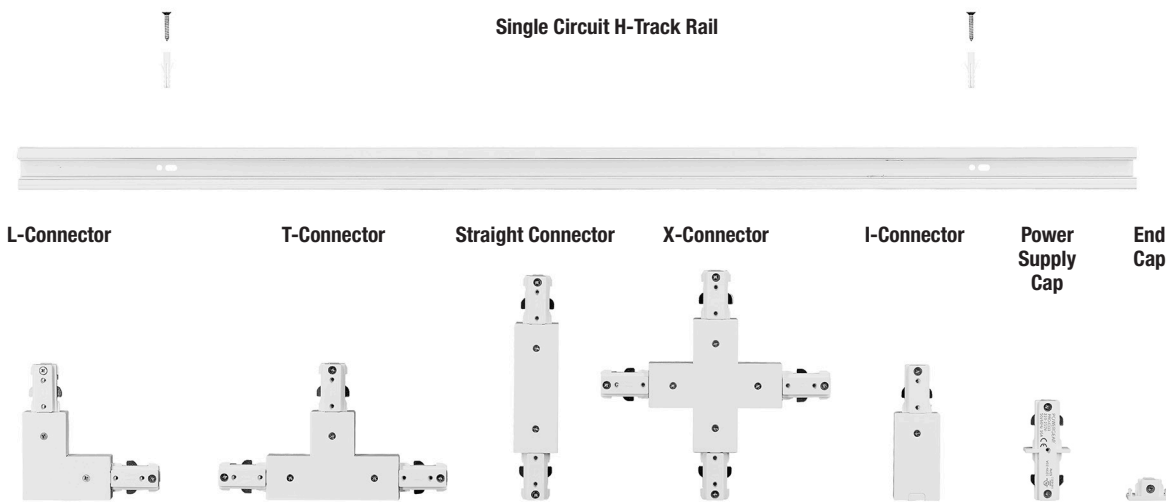

Physical Information

35W Static Models

45W Static Models

63171 and 63167

63168 and 63172

Dimensions in mm

Accessories

Item Number	Ordering Abbreviation	Item Description	Finish	SKU Qty	CS Qty
63175	TRACK1ARAIL2FTWH	3 Line Single Phase 2ft Rail	White	1	12
63176	TRACK1ARAIL4FTWH	3 Line Single Phase 4ft Rail	White	1	12
63177	TRACK1APWRCAPWH	Power Supply Cap	White	1	150
63178	TRACK1AENDCAPWH	End Cap	White	1	1000
63179	TRACK1ACONNECTOR-IWH	I-Connector	White	1	400
63180	TRACK1ACONNECTORSTRWH	Straight Connector	White	1	228
63181	TRACK1ACONNECTOR-LWH	L-Connector	White	1	160
63182	TRACK1ACONNECTOR-TWH	T-Connector	White	1	108
63183	TRACK1ACONNECTOR-XWH	X-Connector	White	1	60
63184	TRACK1ARAIL2FTBL	3 Line Single Phase 2ft Rail	White	1	12
63185	TRACK1ARAIL4FTBL	3 Line Single Phase 4ft Rail	Black	1	12
63186	TRACK1APWRCAPBL	Power Supply Cap	Black	1	150
63187	TRACK1AENDCAPBL	End Cap	Black	1	1000
63188	TRACK1ACONNECTOR-IBL	I-Connector	Black	1	400
63189	TRACK1ACONNECTOR-STRBL	Straight Connector	Black	1	228
63190	TRACK1ACONNECTOR-LBL	L-Connector	Black	1	160
63191	TRACK1ACONNECTOR-TBL	T-Connector	Black	1	108
63192	TRACK1ACONNECTOR-XBL	X-Connector	Black	1	60